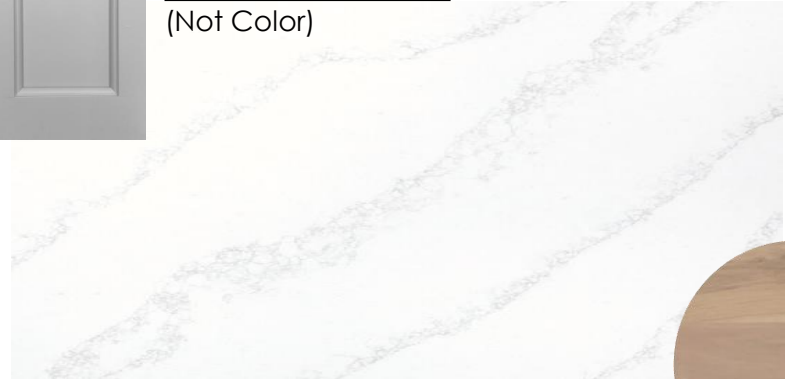

CABINET DOOR STYLE
(Not Color)

COUNTERTOPS
Valiant Quartz in Everest