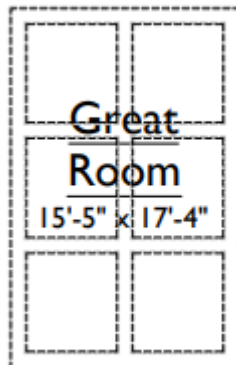

TRIM DETAILS

BEAM COLOR
SW Sticks and Stones

GREAT ROOM BEAMS

Add Trim Built, Paint Grade, Crossing Beam Detail Inside of Tray Ceiling Per Plan. Beams to be Recessed at the Bottom Similar to Photo. Beams to be Painted the Accent Trim Color (ILO Stained as Shown in the Photo)
Finishes and Final Installation Will Vary from Photo.