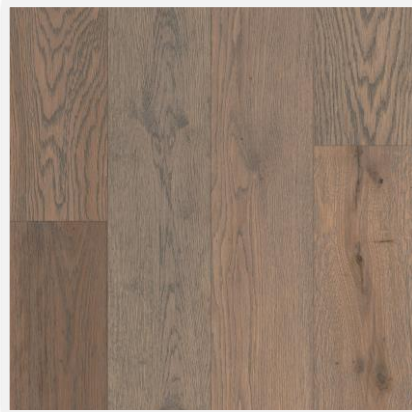

FLOORING

ENGINEERED HARDWOOD
Robbins Nature's Canvas
White Oak
Moon Star