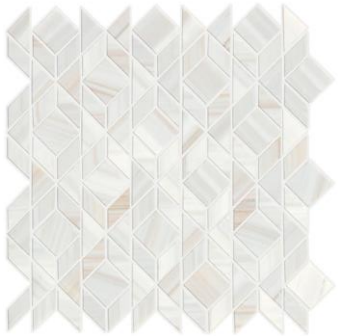

FRONT DOOR
Ebony

GUTTERS
30° White

TRIM
SW Snowbound

SIDING
SW Silverpointe

SHUTTERS
SW Iron Ore

KITCHEN

FAUCET
Delta Cassidy in
Champagne Bronze

BACKSPLASH
Louisville Tile: 2.5 x 5
Fez Gloss White

FLOOR TILE
Louisville Tile: 12x24 Cove Breeze
Matte

CABINET HARDWARE

GREAT ROOM FIREPLACE

STANDARD TRIM BUILT MANTEL STYLE #1

MANTEL DEPTH: APPROX. 6"

PAINTED THE TRIM COLOR

FIREPLACE TILE SURROUND

Daltile: Pietra Divina
Calacatta Dolomiti
Framework Mosaic

DRAWING NOT TO SCALE – MANTEL SIZE & TILE WILL VARY FROM PHOTOS

POWDER BATH

SINK FAUCET
Delta Saylor in
Champagne Bronze

SINK
American Standard
Boulevard in
White

MIRROR
Uttermost Canillo
Rectangular Mirror –
Gold Finish