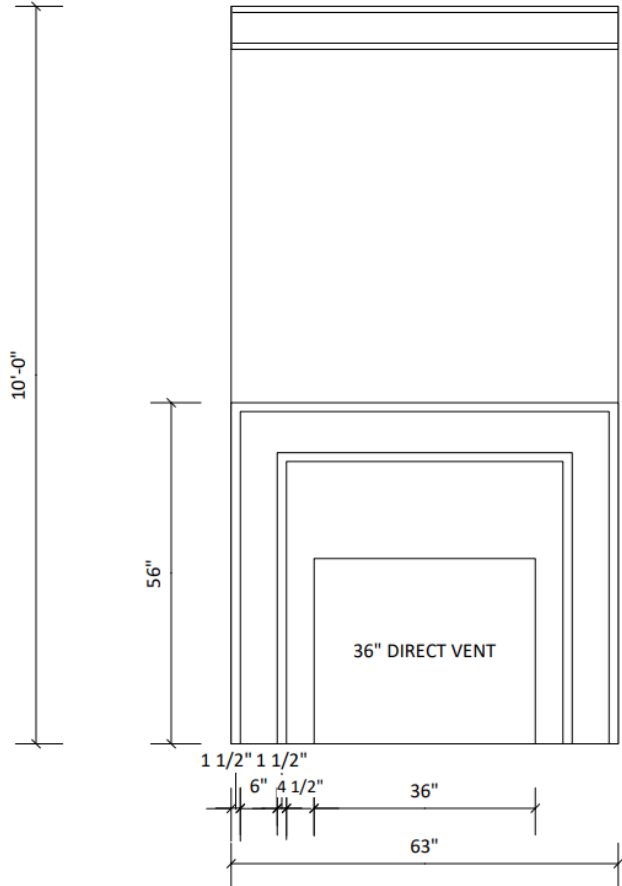

FLOOR TILE
Louisville Tile: 12x24 Cove Breeze
Matte

CABINET HARDWARE

GREAT ROOM FIREPLACE

STANDARD TRIM BUILT MANTEL STYLE #1

MANTEL DEPTH: APPROX. 6"

PAINTED THE TRIM COLOR

FIREPLACE TILE SURROUND

Daltile: Pietra Divina
Calacatta Dolomiti
Framework Mosaic