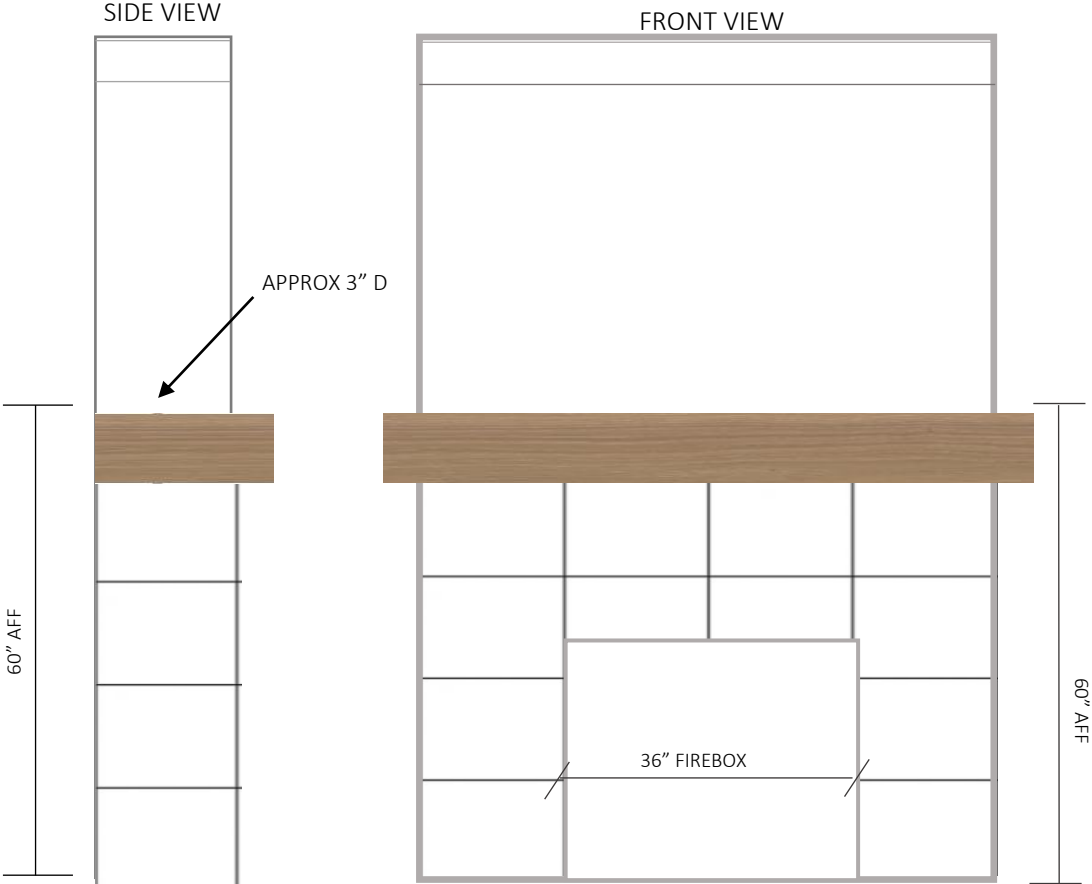

# GREAT ROOM FIREPLACE

FIREPLACE CONCEPT PHOTO – FINAL INSTALLATION AND FINISHES WILL VARY FROM PHOTO

**FIREPLACE TILE**  
Emser Passion 9x9 Glossy in Bianco

INSTALL TILE IN A STRAIGHT STACK PATTERN FROM FLOOR TO BASE OF WOOD MANTLE – TILE AND MANTLE TO WRAP ALL 3 SIDES OF FIREPLACE CHASE