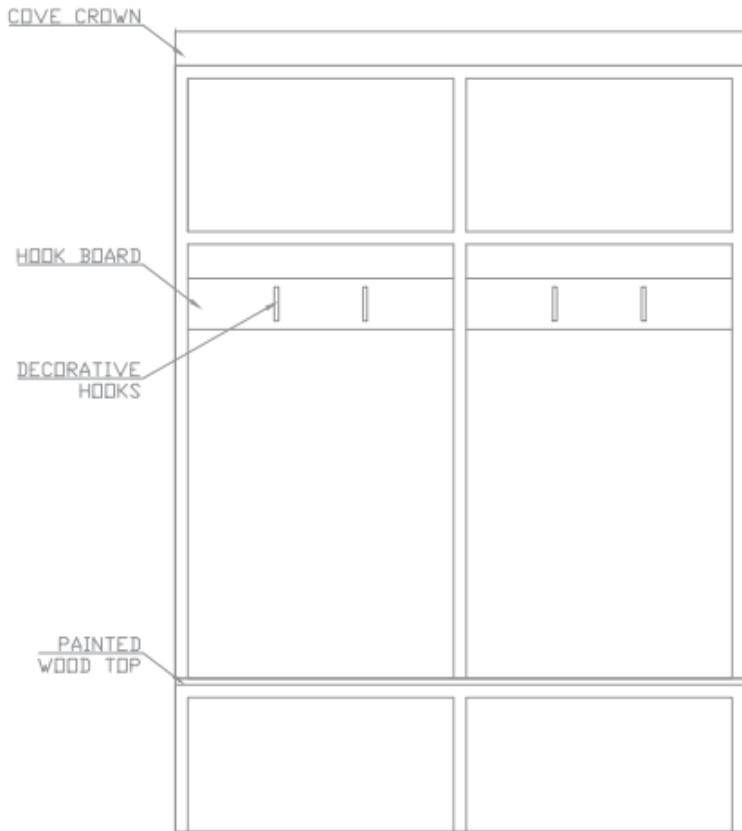

CUBBIES

PHOTO FOR CONCEPT ONLY
MEASUREMENTS MAY VARY ON SITE

CUBBY FINISH
BM Classic Gray
Sample – Buyer May Select

CUBBIES
Trim built cubbies similar to drawing -
Cubbies to be painted secondary trim color and wood top to be stained.