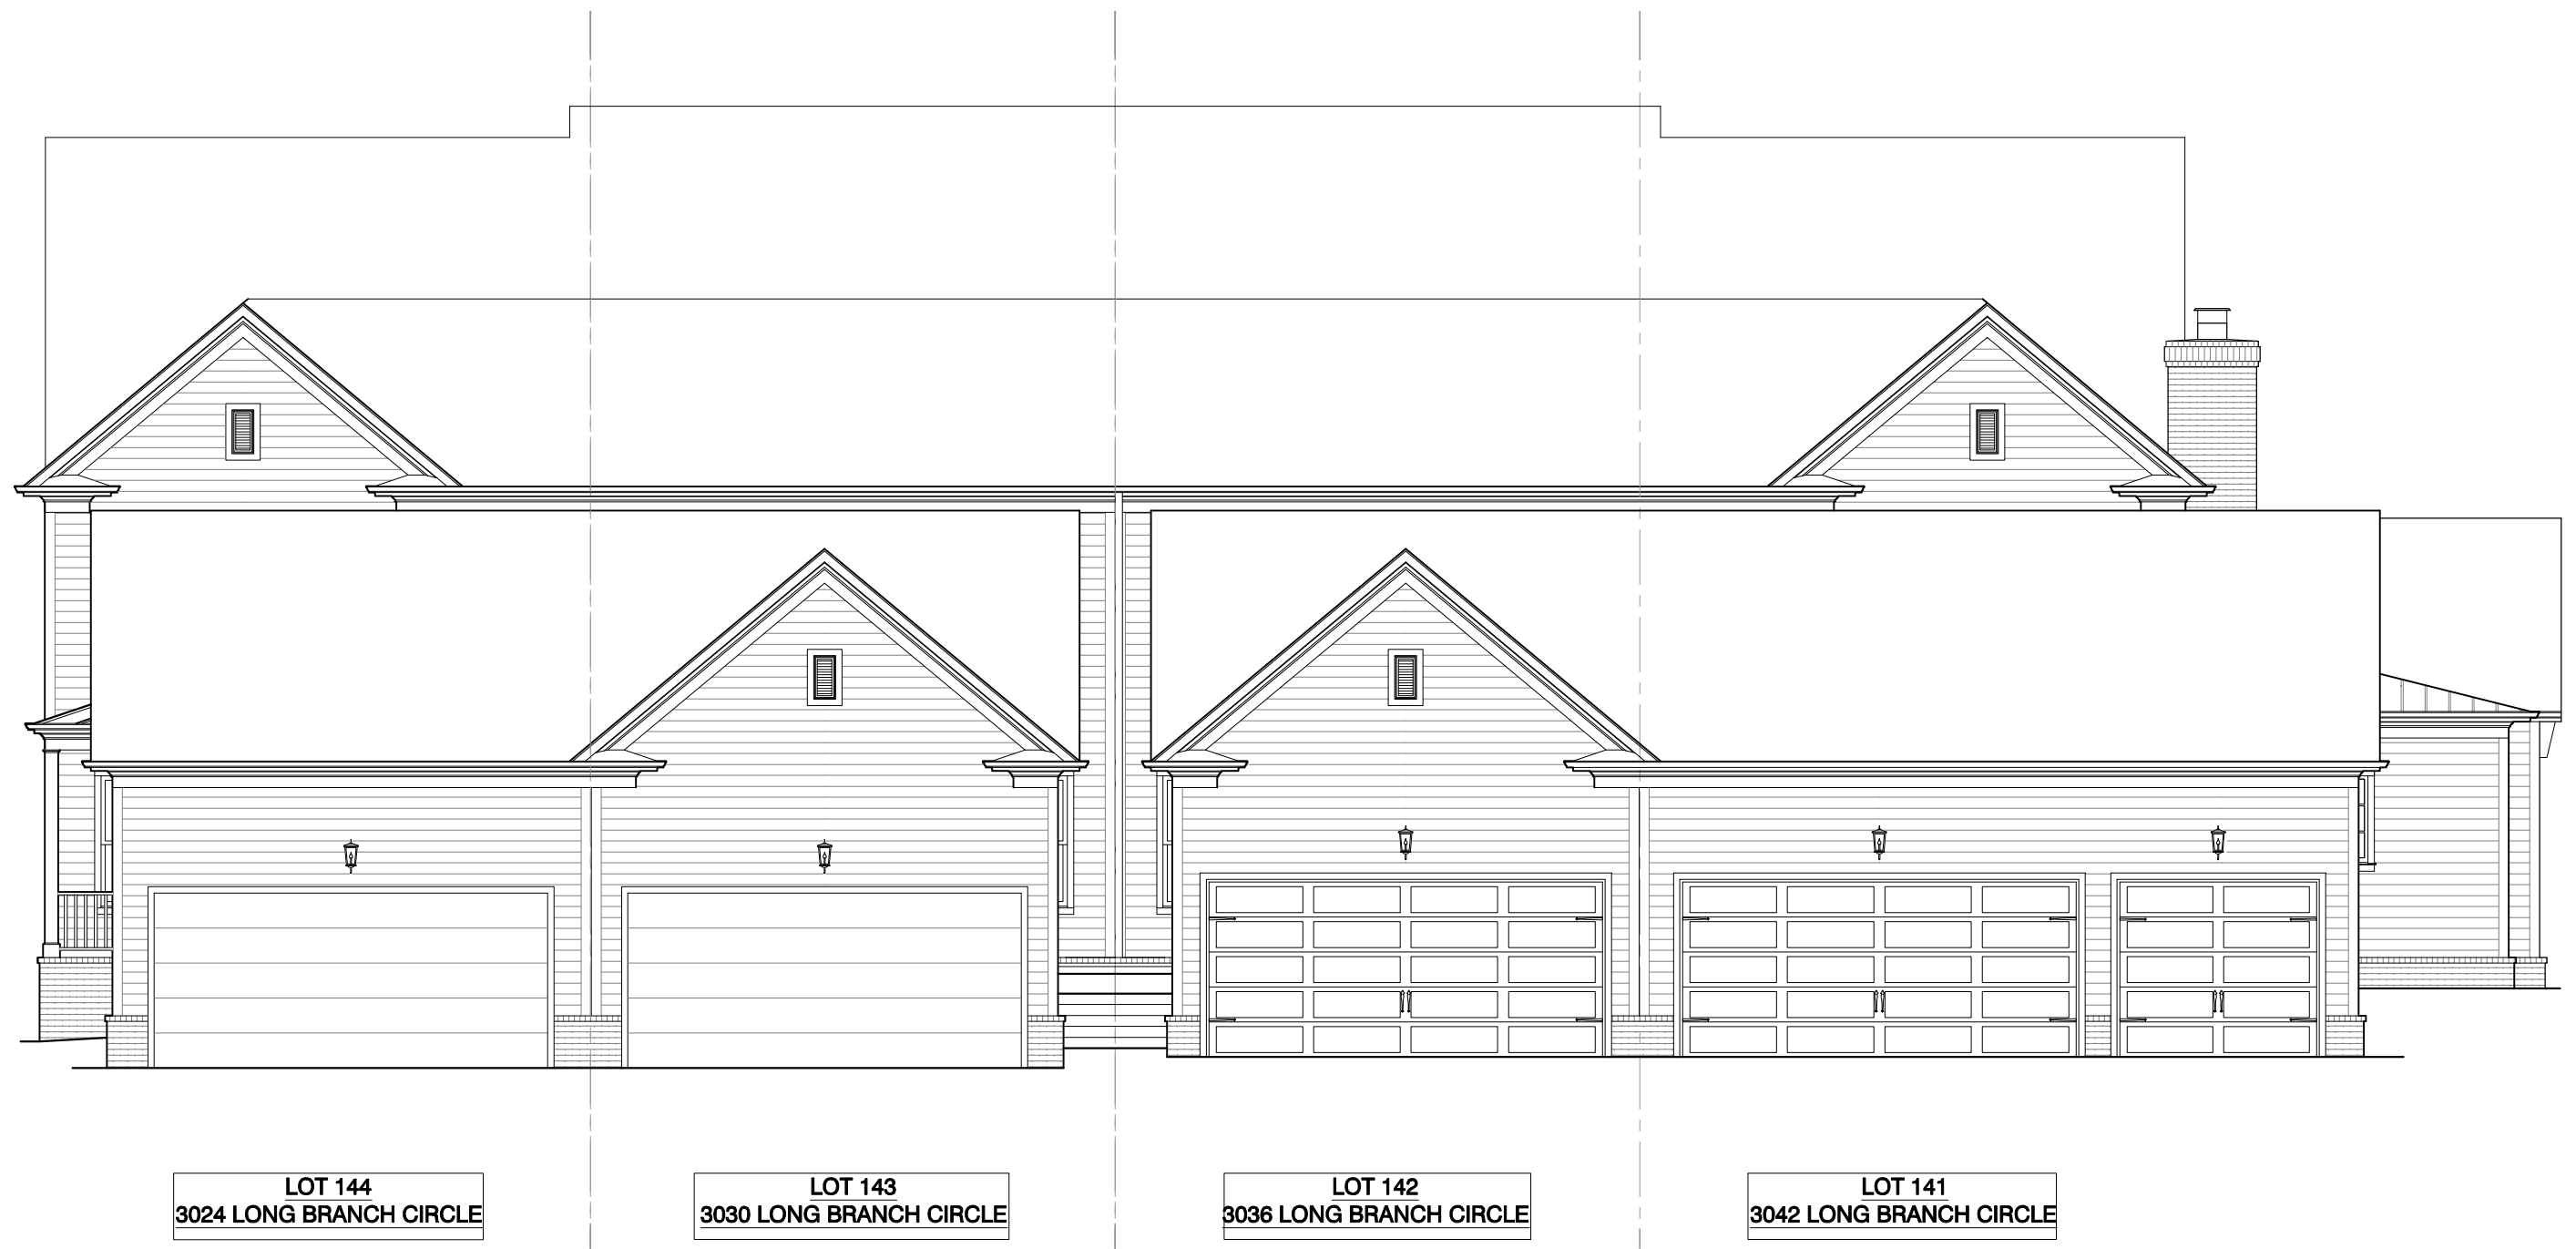

NOTE: ROOMS ON THIS PLAN ARE ANNOTATED WITH SIZES FOR DEPICTIVE PURPOSES ONLY AND MAY VARY DUE TO A NUMBER OF CONDITIONS. ROOM SIZES ARE MEASURED TO FRAMING WHERE WALLS ARE PRESENT. WHERE NO WALLS ARE PRESENT BETWEEN SPACES, ROOMS AS SIZED MAY OVERLAP SLIGHTLY OR NOT TOUCH.

LOT 141  
3042 LONG BRANCH CIRCLE

LOT 142  
3038 LONG BRANCH CIRCLE

LOT 143  
3030 LONG BRANCH CIRCLE

LOT 144  
3024 LONG BRANCH CIRCLE

LOT 144  
3024 LONG BRANCH CIRCLE

1 LEFT ELEVATION  
1/8" = 1'-0"